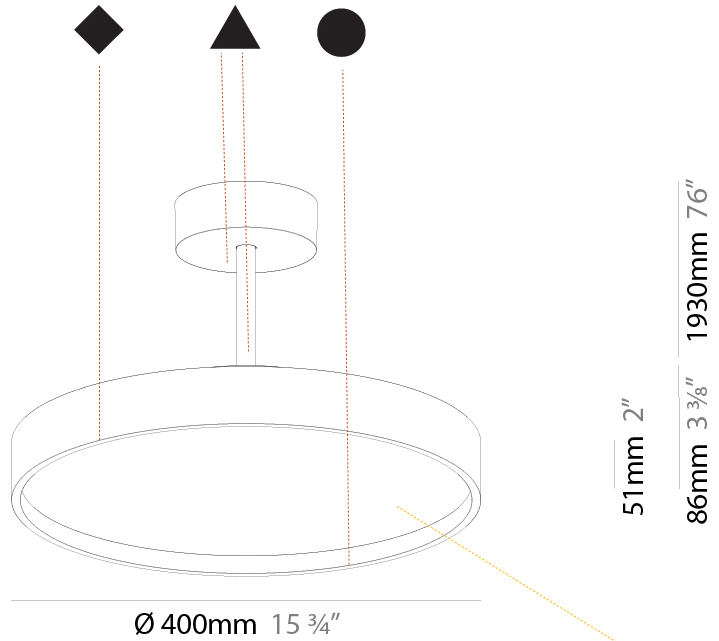

GENERAL

Series: Sign Diva Tube
Subseries: Sign Diva Tube Korona
Brand: Prolicht
Division: Architectural
Mounting Type: Suspension
Mounting Location: Ceiling
Subcategory: Pendant

PHYSICAL

Shape: Round
Diameter (mm): 400
Diameter (in): 15 3/4
Height (mm): 86
Height (in): 3 3/8
Max. Overall Height (mm): 2016
Max. Overall Height (in): 79 3/8
Light Distribution: Direct
Weight (kg): 3.251
Weight (lbs): 7.167
Diffuser: PMMA - Opal / Micro-Prism / Sparkling Secret / Vintage Industrial
Fixture Finish: SSR / BKV / CWI / CRY / HAB / UFT / ITA / RUA / FTG / MYG / LOD / PUS / FRO / FUP / KIA / POP / BLS / SPG / MEY / GOH / GUM / CHC / COM / ABZ / JAG / OBR / MOS / ROR
Fixture Material: Extruded Aluminum / Steel

ELECTRICAL

Lamp Type: LED (Zhaga Standard)
Input Wattage (W): 17
Dimming: Tri-Mode (Non-Dimming and Phase Dimming (120Vac only) and 0-10V Dimming)
Driver Included: Yes
Driver Location: Integrated
Driver Type: Constant Current - Universal
Driver Class: Class 2
Input Voltage (V): 120 - 277
Constant Current (MA): 500

LED

Color Temperature (°K): 2700 / 3000 / 3500 / 4000
Max. Delivered Lumen (lm): 1807 / 1943 / 1951 / 1991
Nominal Lumen (lm): 2250 / 2420 / 2430 / 2480
CRI: >90 CRI
Lamp Life (hrs): 50000

OPTICAL

RATINGS AND CERTIFICATIONS

Certified By: Certified for North American Standards
IP rating: IP20