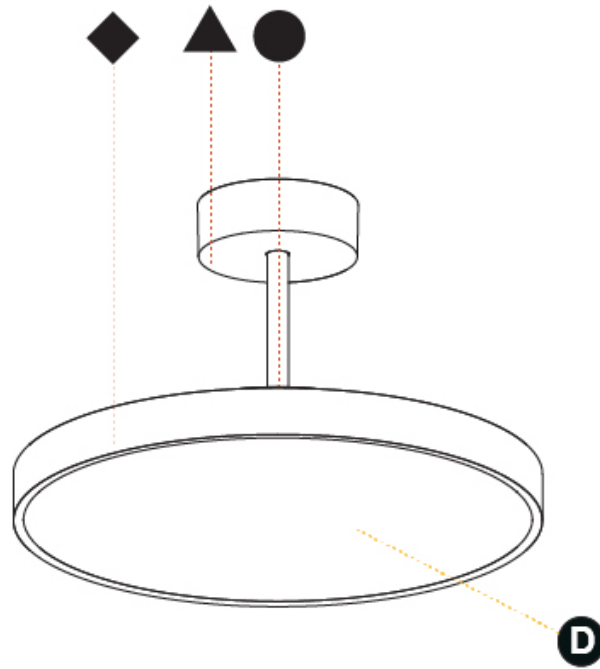

SIGN DIVA TUBE KORONA SUSPENSION

A300026-

PROJECT

TYPE

SPECIFIER

QUANTITY

DATE

A