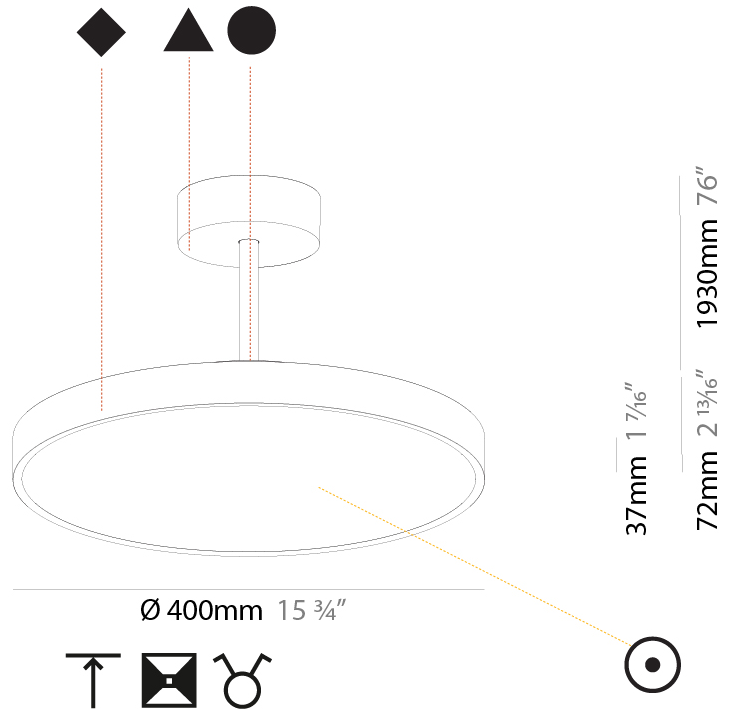

GENERAL

Series: Sign Diva Tube
Subseries: Sign Diva Tube
Brand: Prolicht
Division: Architectural
Mounting Type: Suspension
Mounting Location: Ceiling
Subcategory: Pendant

PHYSICAL

Shape: Round
Diameter (mm): 400
Diameter (in): 15 3/4
Height (mm): 72
Height (in): 2 13/16
Max. Overall Height (mm): 2002
Max. Overall Height (in): 78 13/16
Light Distribution: Direct / Indirect
Weight (kg): 3.314
Weight (lbs): 7.306
Diffuser: PMMA - Opal / Micro-Prism / Sparkling Secret / Vintage Industrial
Fixture Finish: SSR / BKV / CWI / CRY / HAB / UFT / ITA / RUA / FTG / MYG / LOD / PUS / FRO / FUP / KIA / POP / BLS / SPG / MEY / GOH / GUM / CHC / COM / ABZ / JAG / OBR / MOS / ROR
Fixture Material: Extruded Aluminum / Steel

ELECTRICAL

Lamp Type: LED (Zhaga Standard)
Input Wattage (W): 30
Total Output Wattage (W): 27.8
Dimming: Tri-Mode (Non-Dimming and Phase Dimming (120Vac only) and 0-10V Dimming)
Driver Included: Yes
Driver Location: Integrated
Driver Type: Constant Current - Universal
Driver Class: Class 2
Input Voltage (V): 120 - 277
Constant Current (MA): 500 / 350

LED

Color Temperature (*K): 3000 / 3500 / 4000
Max. Delivered Lumen (lm): 3049 / 3019 / 3055 / 3117
Nominal Lumen (lm): 4182 / 4142 / 4189 / 4275
CRI: >90 CRI
Lamp Life (hrs): 50000

OPTICAL

RATINGS AND CERTIFICATIONS

Certified By: Certified for North American Standards
IP rating: IP20