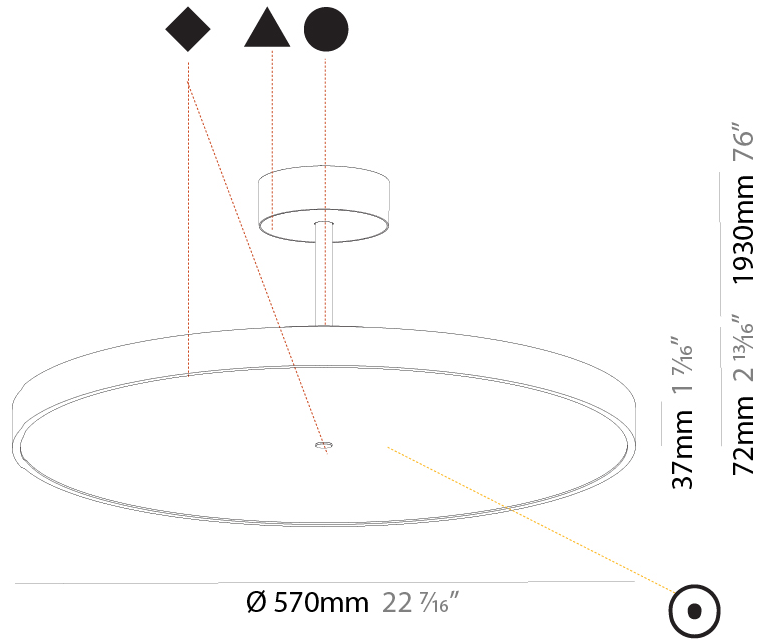

GENERAL

Series: Sign Diva Tube
Subseries: Sign Diva Tube
Brand: Prolicht
Division: Architectural
Mounting Type: Suspension
Mounting Location: Ceiling
Subcategory: Pendant

PHYSICAL

Shape: Round
Diameter (mm): 570
Diameter (in): 22 7/16
Height (mm): 72
Height (in): 2 13/16
Max. Overall Height (mm): 2002
Max. Overall Height (in): 78 13/16
Light Distribution: Direct
Weight (kg): 7.718
Weight (lbs): 17.015
Diffuser: PMMA - Opal / Micro-Prism / Sparkling Secret / Vintage Industrial
Fixture Finish: SSR / BKV / CWI / CRY / HAB / UFT / ITA / RUA / FTG / MYG / LOD / PUS / FRO / FUP / KIA / POP / BLS / SPG / MEY / GOH / GUM / CHC / COM / ABZ / JAG / OBR / MOS / ROR
Fixture Material: Extruded Aluminum / Steel

ELECTRICAL

Lamp Type: LED (Zhaga Standard)
Input Wattage (W): 49
Total Output Wattage (W): 46.9
Dimming: Tri-Mode (Non-Dimming and Phase Dimming (120Vac only) and 0-10V Dimming)
Driver Included: Yes
Driver Location: Integrated
Driver Type: Constant Current - Universal
Driver Class: Class 2
Input Voltage (V): 120 - 277
Constant Current (MA): 350

LED

Color Temperature (*K): 2700 / 3000 / 3500 / 4000
Max. Delivered Lumen (lm): 4978 / 5337 / 5384 / 5494
Nominal Lumen (lm): 6199 / 6646 / 6705 / 6842
CRI: >90 CRI
Lamp Life (hrs): 50000

OPTICAL

RATINGS AND CERTIFICATIONS

Certified By: Certified for North American Standards
IP rating: IP20