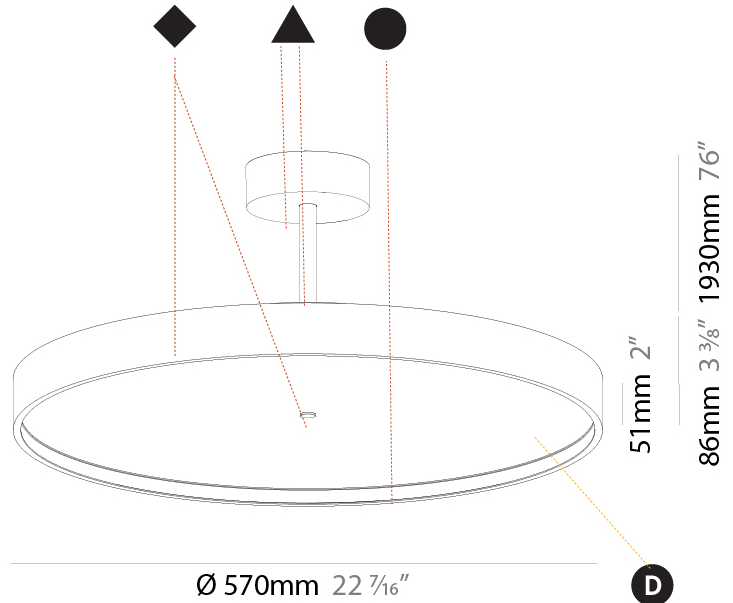

GENERAL

Series: Sign Diva Tube
Subseries: Sign Diva Tube Korona
Brand: Prolicht
Division: Architectural
Mounting Type: Suspension
Mounting Location: Ceiling
Subcategory: Pendant

PHYSICAL

Shape: Round
Diameter (mm): 570
Diameter (in): 22 7/16
Height (mm): 86
Height (in): 3 3/8
Max. Overall Height (mm): 2016
Max. Overall Height (in): 79 3/8
Light Distribution: Direct
Weight (kg): 7.982
Weight (lbs): 17.597
Diffuser: PMMA - Opal / Micro-Prism / Sparkling Secret / Vintage Industrial
Fixture Finish: SSR / BKV / CWI / CRY / HAB / UFT / ITA / RUA / FTG / MYG / LOD / PUS / FRO / FUP / KIA / POP / BLS / SPG / MEY / GOH / GUM / CHC / COM / ABZ / JAG / OBR / MOS / ROR
Fixture Material: Extruded Aluminum / Steel

ELECTRICAL

Lamp Type: LED (Zhaga Standard)
Input Wattage (W): 49
Total Output Wattage (W): 46.9
Dimming: Tri-Mode (Non-Dimming and Phase Dimming (120Vac only) and 0-10V Dimming)
Driver Included: Yes
Driver Location: Integrated
Driver Type: Constant Current - Universal
Driver Class: Class 2
Input Voltage (V): 120 - 277
Constant Current (MA): 350

LED

Color Temperature (*K): 2700 / 3000 / 3500 / 4000
Max. Delivered Lumen (lm): 4978 / 5337 / 5384 / 5494
Nominal Lumen (lm): 6199 / 6646 / 6705 / 6842
CRI: >90 CRI
Lamp Life (hrs): 50000

OPTICAL

RATINGS AND CERTIFICATIONS

Certified By: Certified for North American Standards
IP rating: IP20