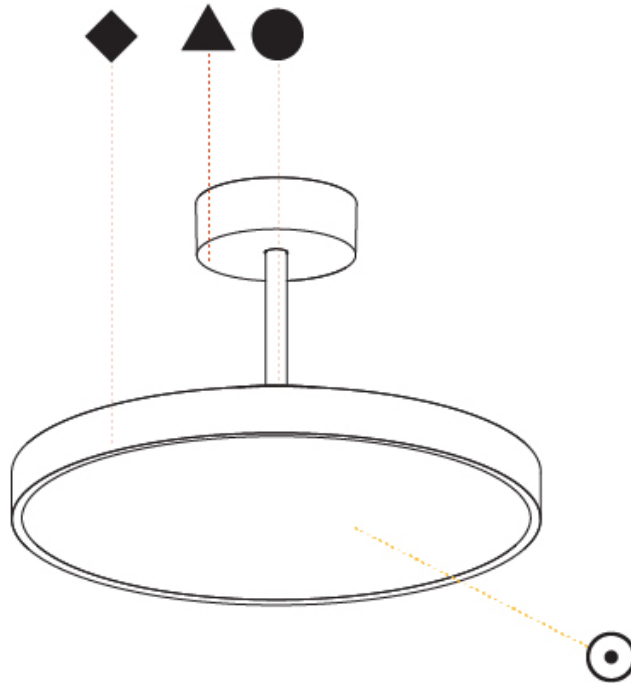

SIGN DIVA TUBE SUSPENSION

A300020-

PROJECT

TYPE

SPECIFIER

QUANTITY

DATE

A