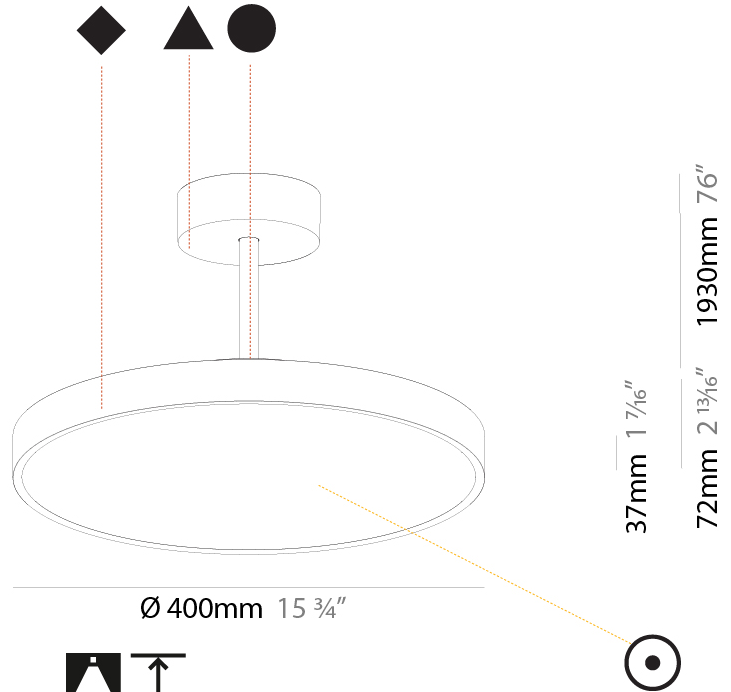

GENERAL

Series: Sign Diva Tube
Subseries: Sign Diva Tube
Brand: Prolicht
Division: Architectural
Mounting Type: Suspension
Mounting Location: Ceiling
Subcategory: Pendant

PHYSICAL

Shape: Round
Diameter (mm): 400
Diameter (in): 15 3/4
Height (mm): 72
Height (in): 2 13/16
Max. Overall Height (mm): 2002
Max. Overall Height (in): 78 13/16
Light Distribution: Direct
Weight (kg): 2.888
Weight (lbs): 6.366
Diffuser: PMMA - Opal / Micro-Prism / Sparkling Secret / Vintage Industrial
Fixture Finish: SSR / BKV / CWI / CRY / HAB / UFT / ITA / RUA / FTG / MYG / LOD / PUS / FRO / FUP / KIA / POP / BLS / SPG / MEY / GOH / GUM / CHC / COM / ABZ / JAG / OBR / MOS / ROR
Fixture Material: Extruded Aluminum / Steel

ELECTRICAL

Lamp Type: LED (Zhaga Standard)
Input Wattage (W): 17
Total Output Wattage (W): 16
Dimming: Tri-Mode (Non-Dimming and Phase Dimming (120Vac only) and 0-10V Dimming)
Driver Included: Yes
Driver Location: Integrated
Driver Type: Constant Current - Universal
Driver Class: Class 2
Input Voltage (V): 120 - 277
Constant Current (MA): 500

LED

Color Temperature (*K): 2700 / 3000 / 3500 / 4000
Max. Delivered Lumen (lm): 1807 / 1943 / 1951 / 1991
Nominal Lumen (lm): 2250 / 2450 / 2430 / 2480
CRI: >90 CRI
Lamp Life (hrs): 50000

OPTICAL

RATINGS AND CERTIFICATIONS

Certified By: Certified for North American Standards
IP rating: IP20