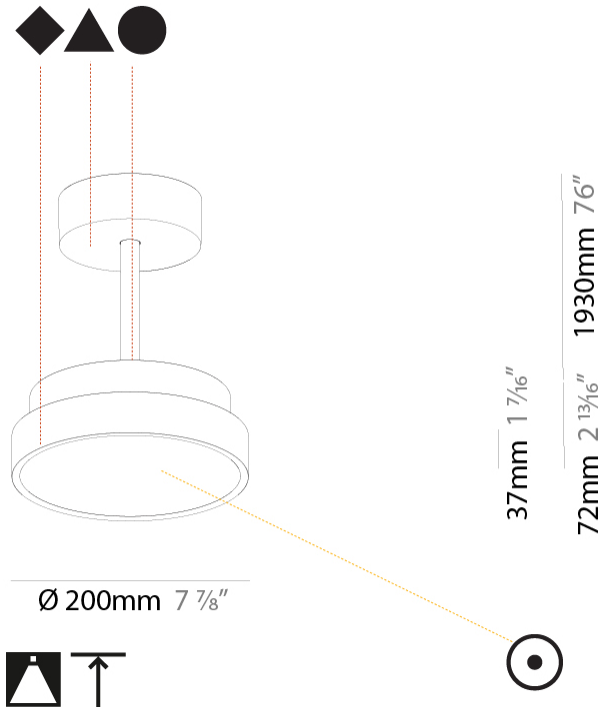

GENERAL

Series: Sign Diva Tube
Subseries: Sign Diva Tube
Brand: Prolicht
Division: Architectural
Mounting Type: Suspension
Mounting Location: Ceiling
Subcategory: Pendant

PHYSICAL

Shape: Round
Diameter (mm): 200
Diameter (in): 7 7/8
Height (mm): 72
Height (in): 2 13/16
Max. Overall Height (mm): 1972
Max. Overall Height (in): 77 5/8
Light Distribution: Direct
Weight (kg): 1.648
Weight (lbs): 3.633

Diffuser: PMMA - Opal / Micro-Prism / Sparkling Secret / Vintage Industrial

Fixture Finish: SSR / BKV / CWI / CRY / HAB / UFT / ITA / RUA / FTG / MYG / LOD / PUS / FRO / FUP / KIA / POP / BLS / SPG / MEY / GOH / GUM / CHC / COM / ABZ / JAG / OBR / MOS / ROR

Fixture Material: Extruded Aluminum / Steel

ELECTRICAL

Lamp Type: LED (Zhaga Standard)
Input Wattage (W): 10
Dimming: Tri-Mode (Non-Dimming and Phase Dimming (120Vac only) and 0-10V Dimming)
Driver Included: Yes
Driver Location: Integrated
Driver Type: Constant Current - Universal
Driver Class: Class 2
Input Voltage (V): 120 - 277
Constant Current (MA): 350

LED

Color Temperature (°K): 2700 / 3000 / 3500 / 4000
Max. Delivered Lumen (lm): 836 / 895 / 903 / 921
Nominal Lumen (lm): 1280 / 1370 / 1382 / 1410
CRI: >90 CRI
Lamp Life (hrs): 50000

OPTICAL

RATINGS AND CERTIFICATIONS

Certified By: Certified for North American Standards
IP rating: IP20

A