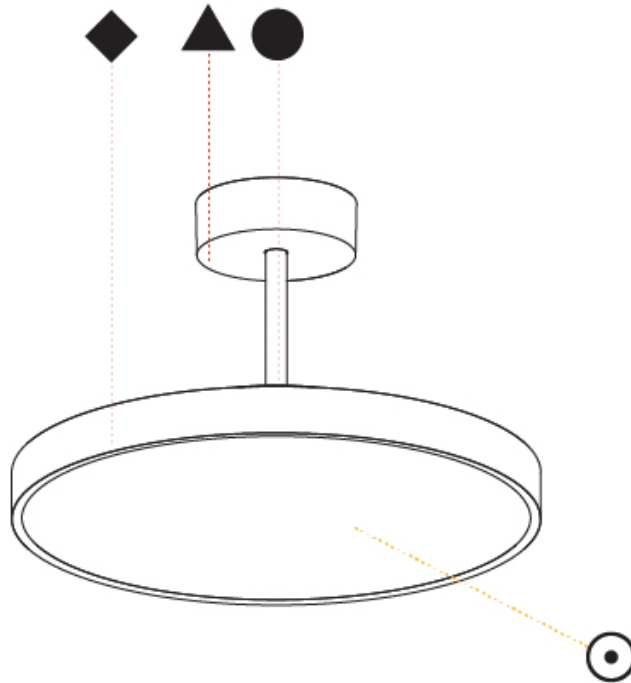

SIGN DIVA TUBE SUSPENSION

A300021-

PROJECT

TYPE

SPECIFIER

QUANTITY

DATE

A