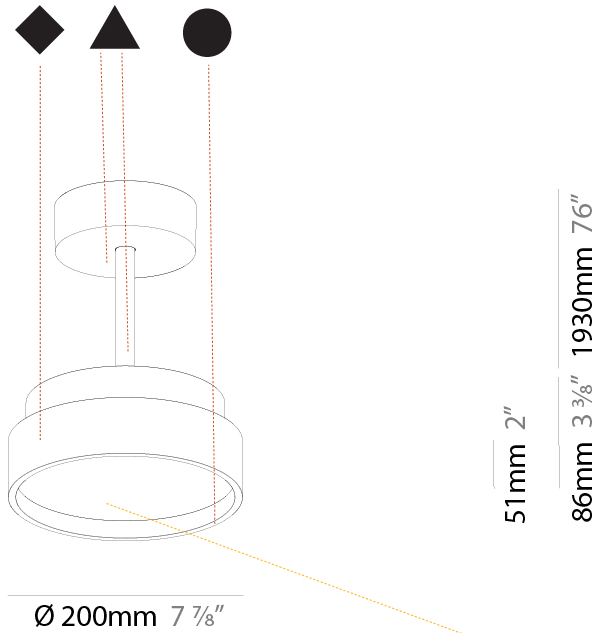

GENERAL

Series: Sign Diva Tube
Subseries: Sign Diva Tube Korona
Brand: Prolicht
Division: Architectural
Mounting Type: Suspension
Mounting Location: Ceiling
Subcategory: Pendant

PHYSICAL

Shape: Round
Diameter (mm): 200
Diameter (in): 7 7/8
Height (mm): 86
Height (in): 3 3/8
Max. Overall Height (mm): 2016
Max. Overall Height (in): 79 3/8
Light Distribution: Direct
Weight (kg): 1.789
Weight (lbs): 3.944
Diffuser: PMMA - Opal / Micro-Prism / Sparkling Secret / Vintage Industrial
Fixture Finish: SSR / BKV / CWI / CRY / HAB / UFT / ITA / RUA / FTG / MYG / LOD / PUS / FRO / FUP / KIA / POP / BLS / SPG / MEY / GOH / GUM / CHC / COM / ABZ / JAG / OBR / MOS / ROR
Fixture Material: Extruded Aluminum / Steel

ELECTRICAL

Lamp Type: LED (Zhaga Standard)
Input Wattage (W): 10
Dimming: Tri-Mode (Non-Dimming and Phase Dimming (120Vac only) and 0-10V Dimming)
Driver Included: Yes
Driver Location: Integrated
Driver Type: Constant Current - Universal
Driver Class: Class 2
Input Voltage (V): 120 - 277
Constant Current (MA): 350

LED

Color Temperature (°K): 2700 / 3000 / 3500 / 4000
Max. Delivered Lumen (lm): 836 / 895 / 903 / 921
Nominal Lumen (lm): 1280 / 1370 / 1382 / 1410
CRI: >90 CRI
Lamp Life (hrs): 50000

OPTICAL

RATINGS AND CERTIFICATIONS

Certified By: Certified for North American Standards
IP rating: IP20