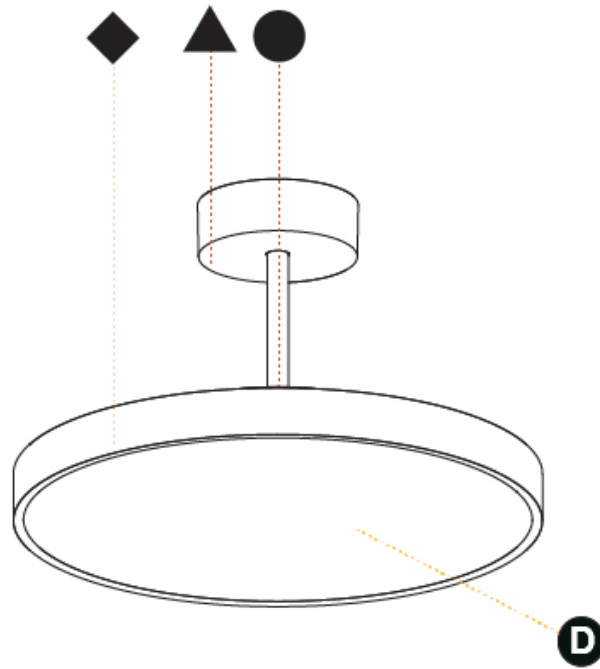

SIGN DIVA TUBE KORONA SUSPENSION

A300025-

PROJECT

TYPE

SPECIFIER

QUANTITY

DATE