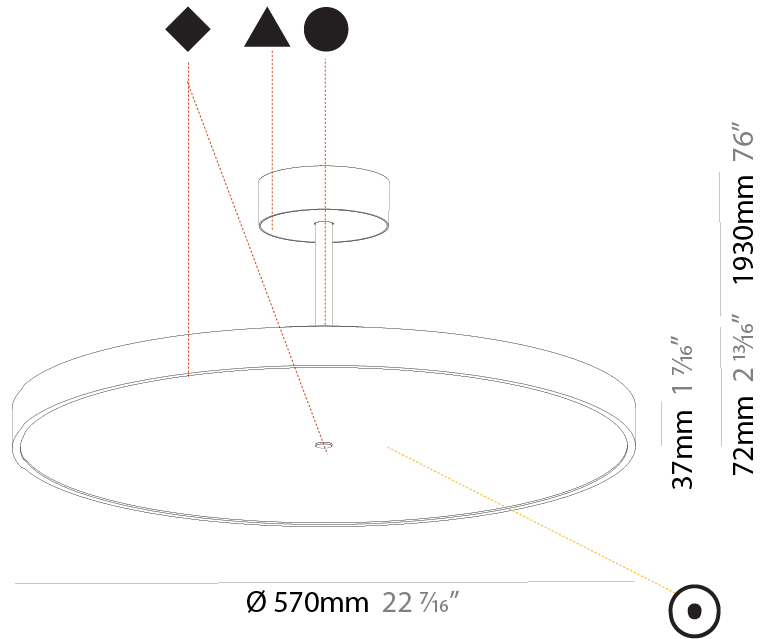

GENERAL

Series: Sign Diva Tube
Subseries: Sign Diva Tube
Brand: Prolicht
Division: Architectural
Mounting Type: Suspension
Mounting Location: Ceiling
Subcategory: Pendant

PHYSICAL

Shape: Round
Diameter (mm): 570
Diameter (in): 22 7/16
Height (mm): 72
Height (in): 2 13/16
Max. Overall Height (mm): 2002
Max. Overall Height (in): 78 13/16
Light Distribution: Direct / Indirect
Weight (kg): 8.533
Weight (lbs): 18.812
Diffuser: PMMA - Opal / Micro-Prism / Sparkling Secret / Vintage Industrial
Fixture Finish: SSR / BKV / CWI / CRY / HAB / UFT / ITA / RUA / FTG / MYG / LOD / PUS / FRO / FUP / KIA / POP / BLS / SPG / MEY / GOH / GUM / CHC / COM / ABZ / JAG / OBR / MOS / ROR
Fixture Material: Extruded Aluminum / Steel

ELECTRICAL

Lamp Type: LED (Zhaga Standard)
Input Wattage (W): 67
Dimming: Tri-Mode (Non-Dimming and Phase Dimming (120Vac only) and 0-10V Dimming)
Driver Included: Yes
Driver Location: Integrated
Driver Type: Constant Current - Universal
Driver Class: Class 2
Input Voltage (V): 120 - 277
Constant Current (MA): 350

LED

Color Temperature (°K): 2700 / 3000 / 3500 / 4000
Max. Delivered Lumen (lm): 6632 / 6728 / 6812 / 6951
Nominal Lumen (lm): 9097 / 9229 / 9344 / 9535
CRI: >90 CRI
Lamp Life (hrs): 50000

OPTICAL

RATINGS AND CERTIFICATIONS

Certified By: Certified for North American Standards
IP rating: IP20