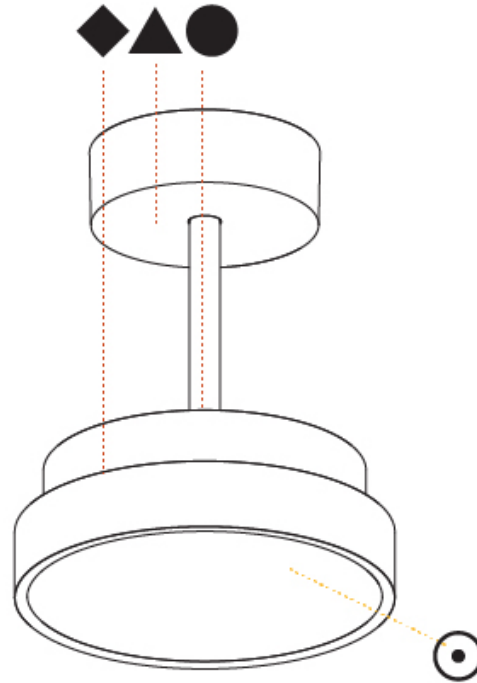

SIGN DIVA TUBE SUSPENSION

A300019-

PROJECT	_____
TYPE	_____
SPECIFIER	_____
QUANTITY	_____
DATE	_____

A