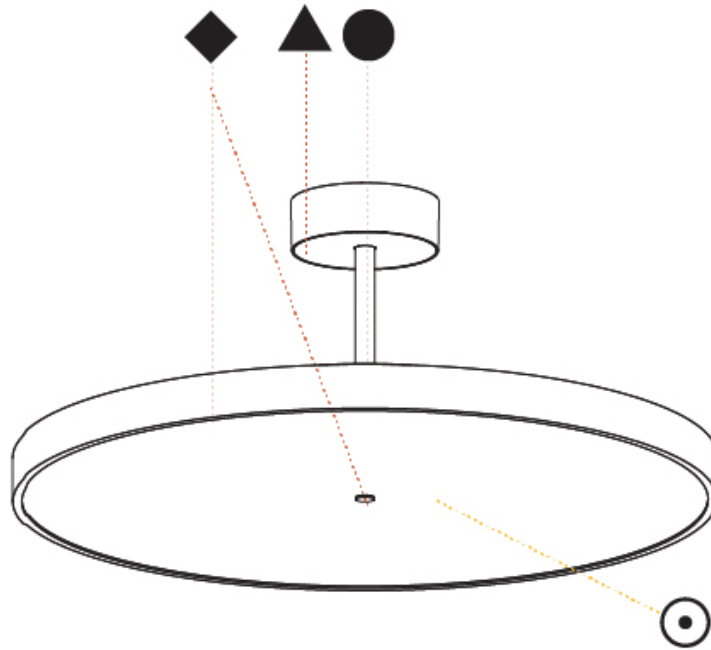

SIGN DIVA TUBE SUSPENSION

A300022-

PROJECT _____

TYPE _____

SPECIFIER _____

QUANTITY _____

DATE _____

A