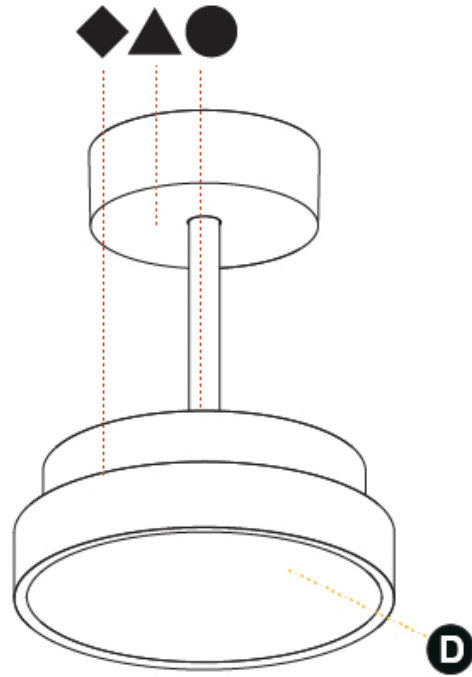

SIGN DIVA TUBE KORONA SUSPENSION

A300024-

PROJECT
TYPE
SPECIFIER
QUANTITY
DATE

A